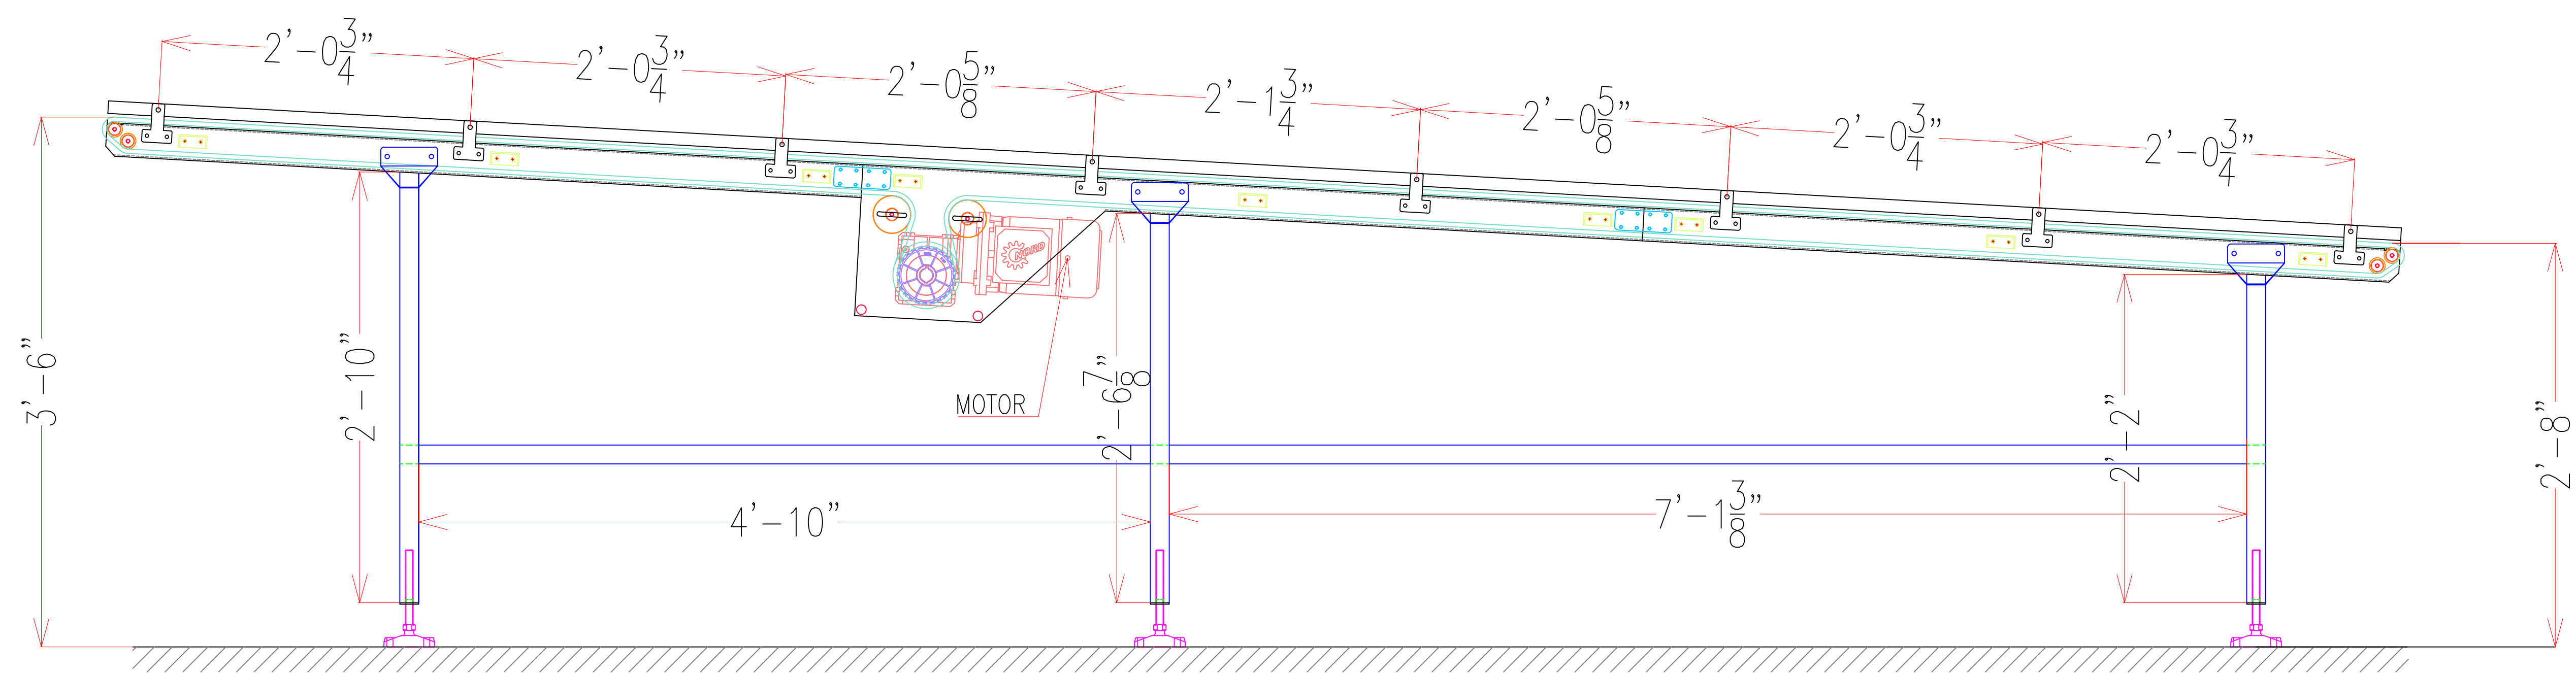

SIDE VIEW
SCALE: 1' = 1"