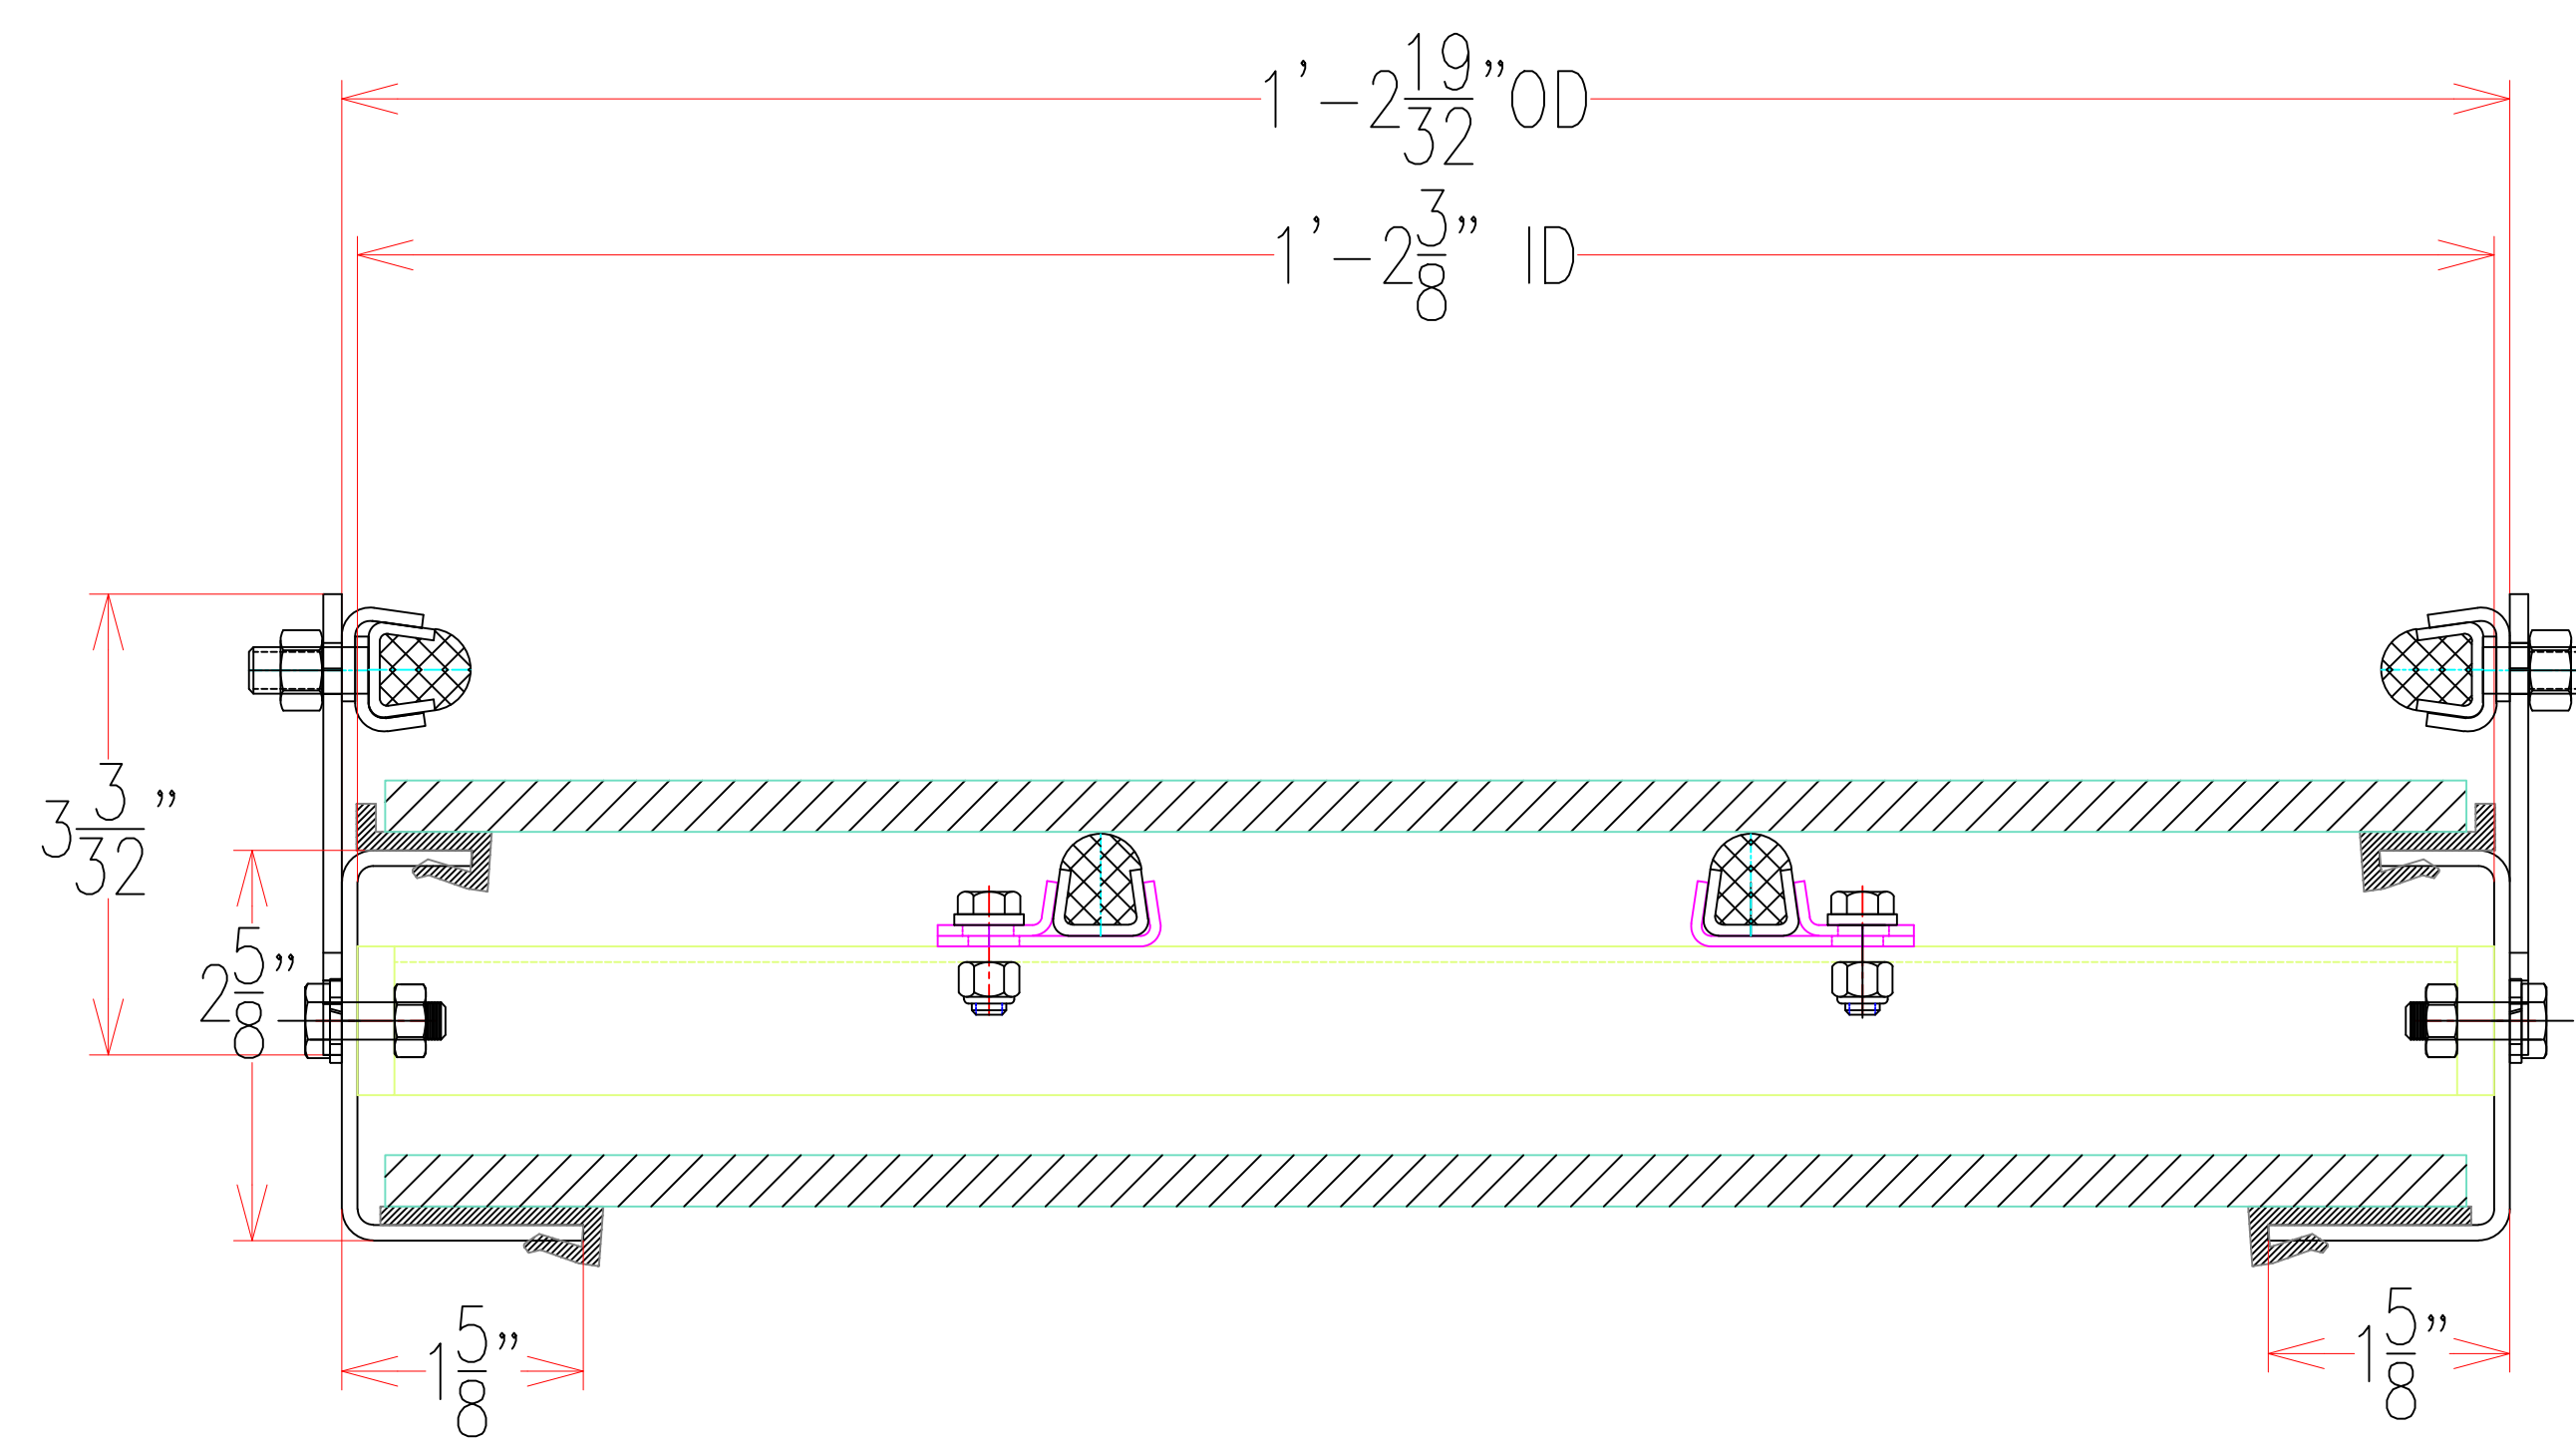

CROSS SECTION
NOT TO SCALE